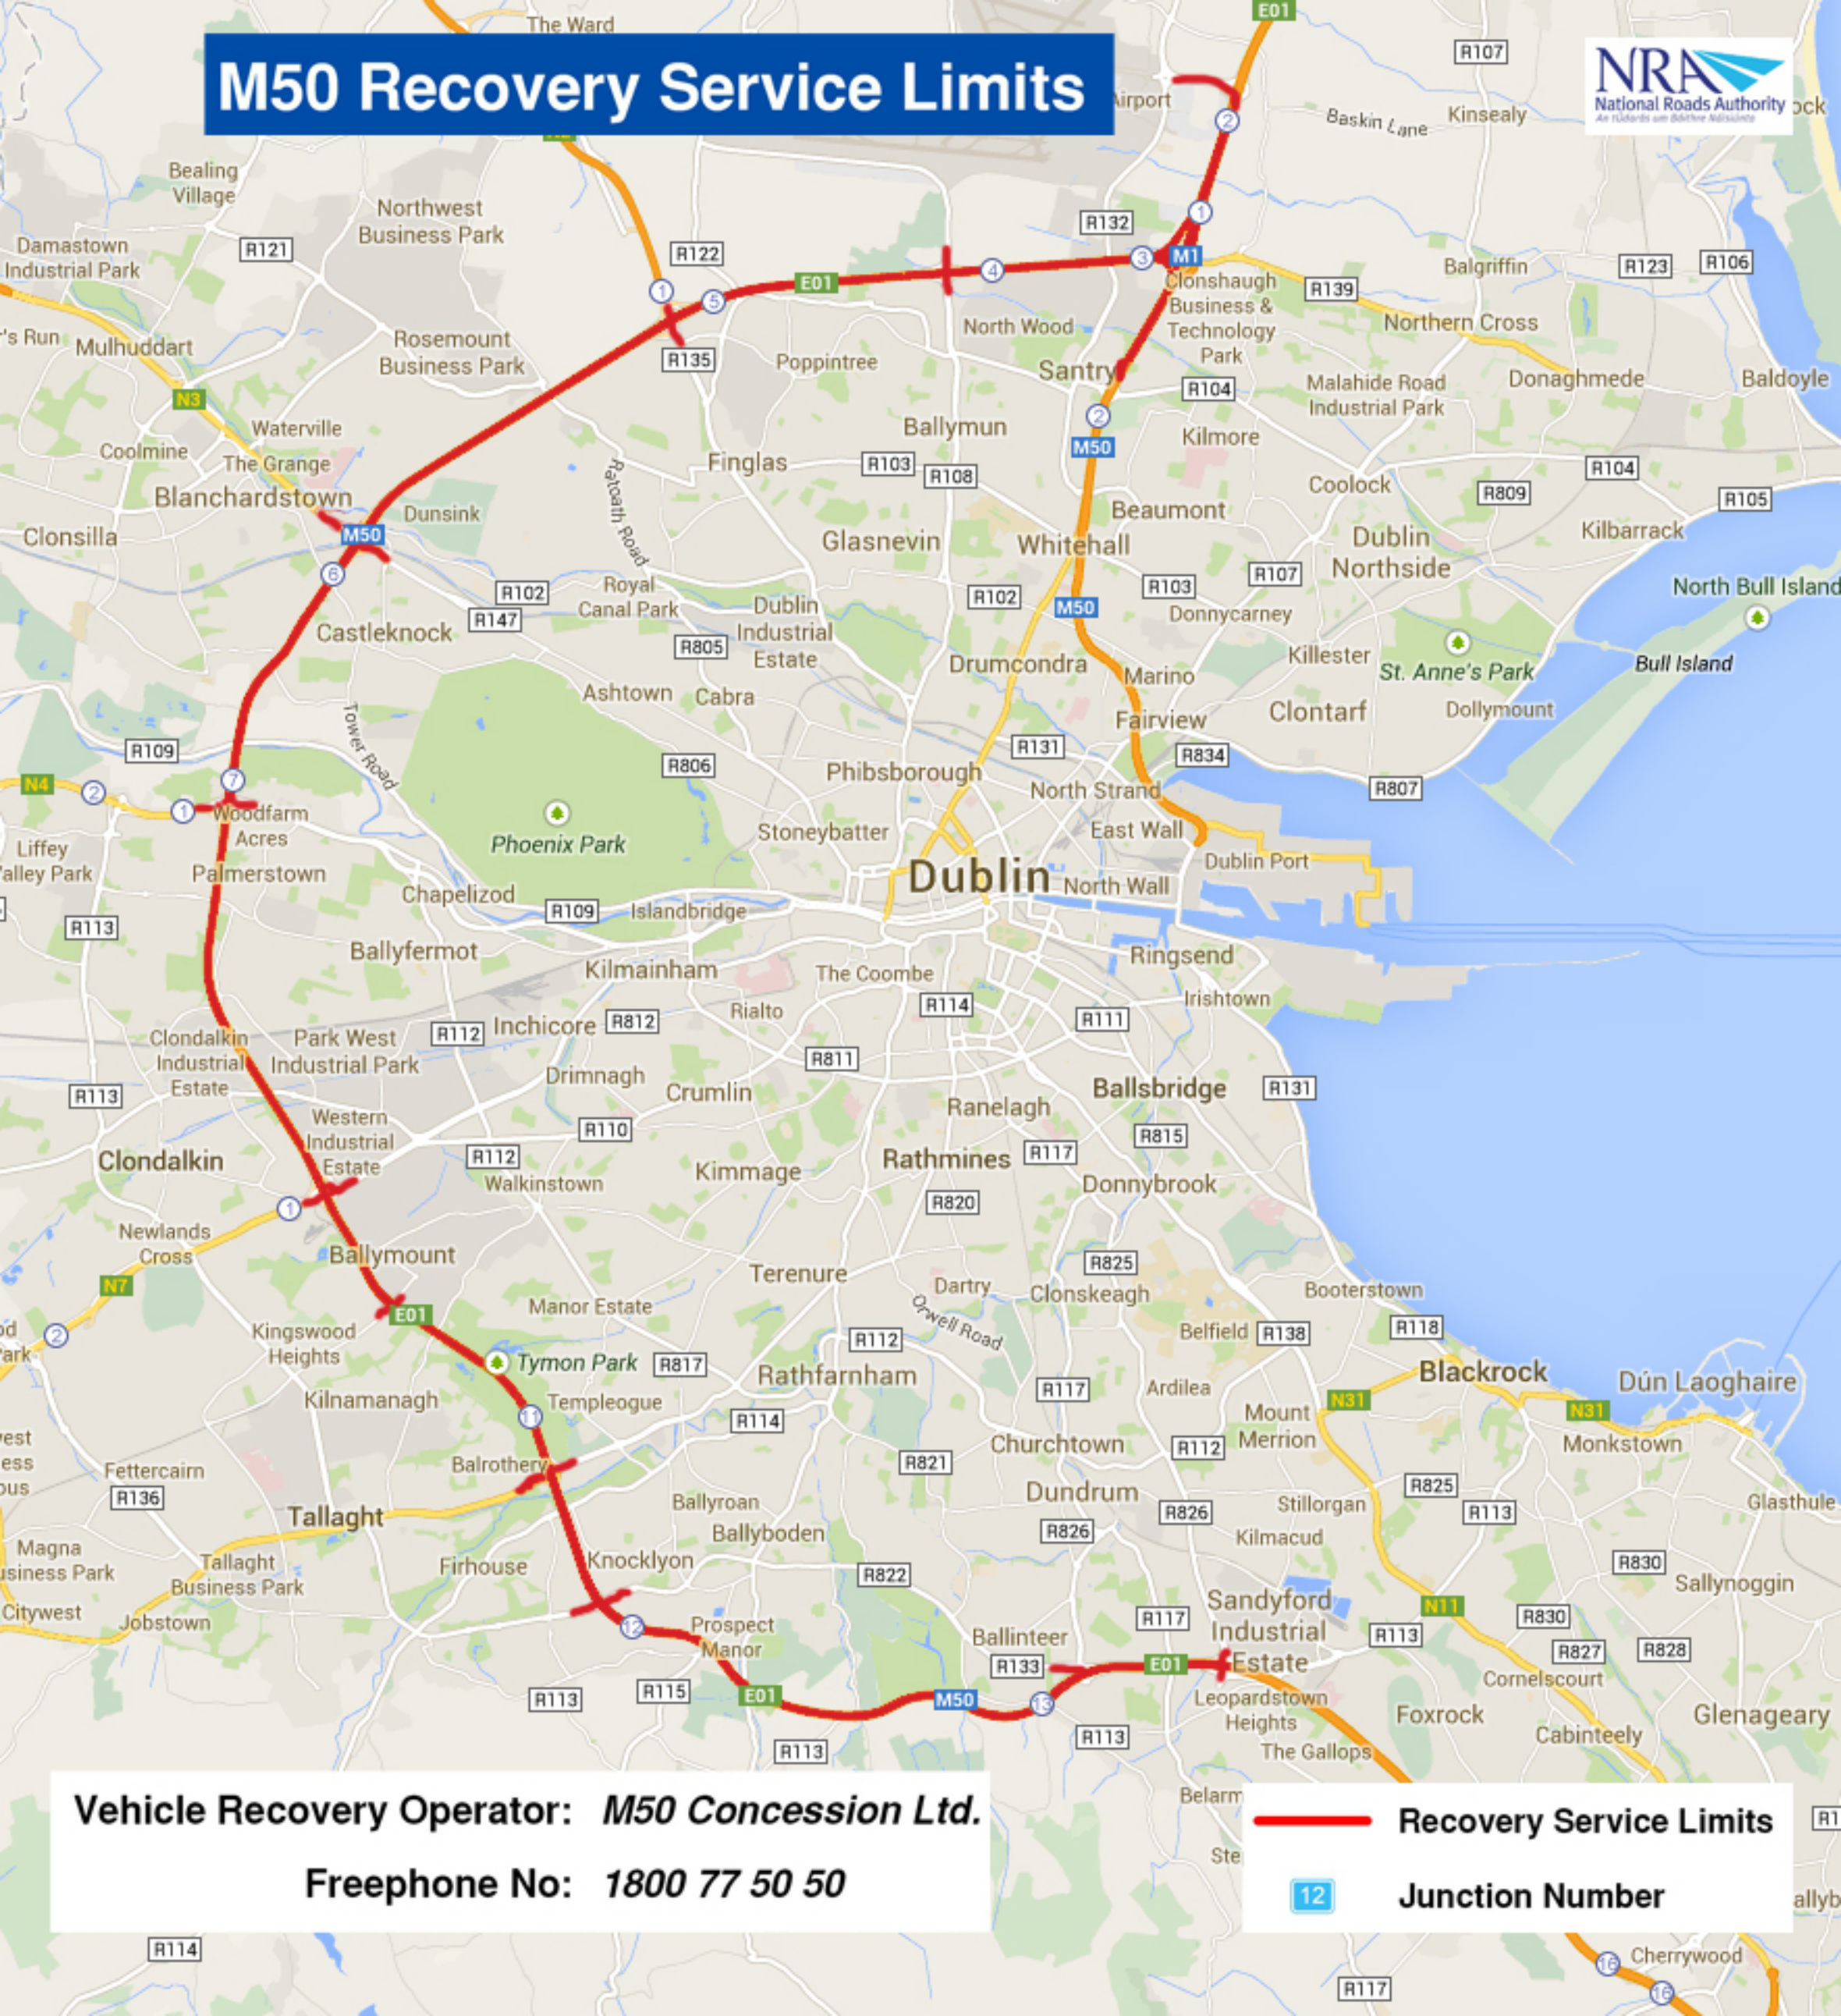

# M50 Recovery Service Limits

Vehicle Recovery Operator: **M50 Concession Ltd.**

Freephone No: **1800 77 50 50**

 **Recovery Service Limits**

 **Junction Number**